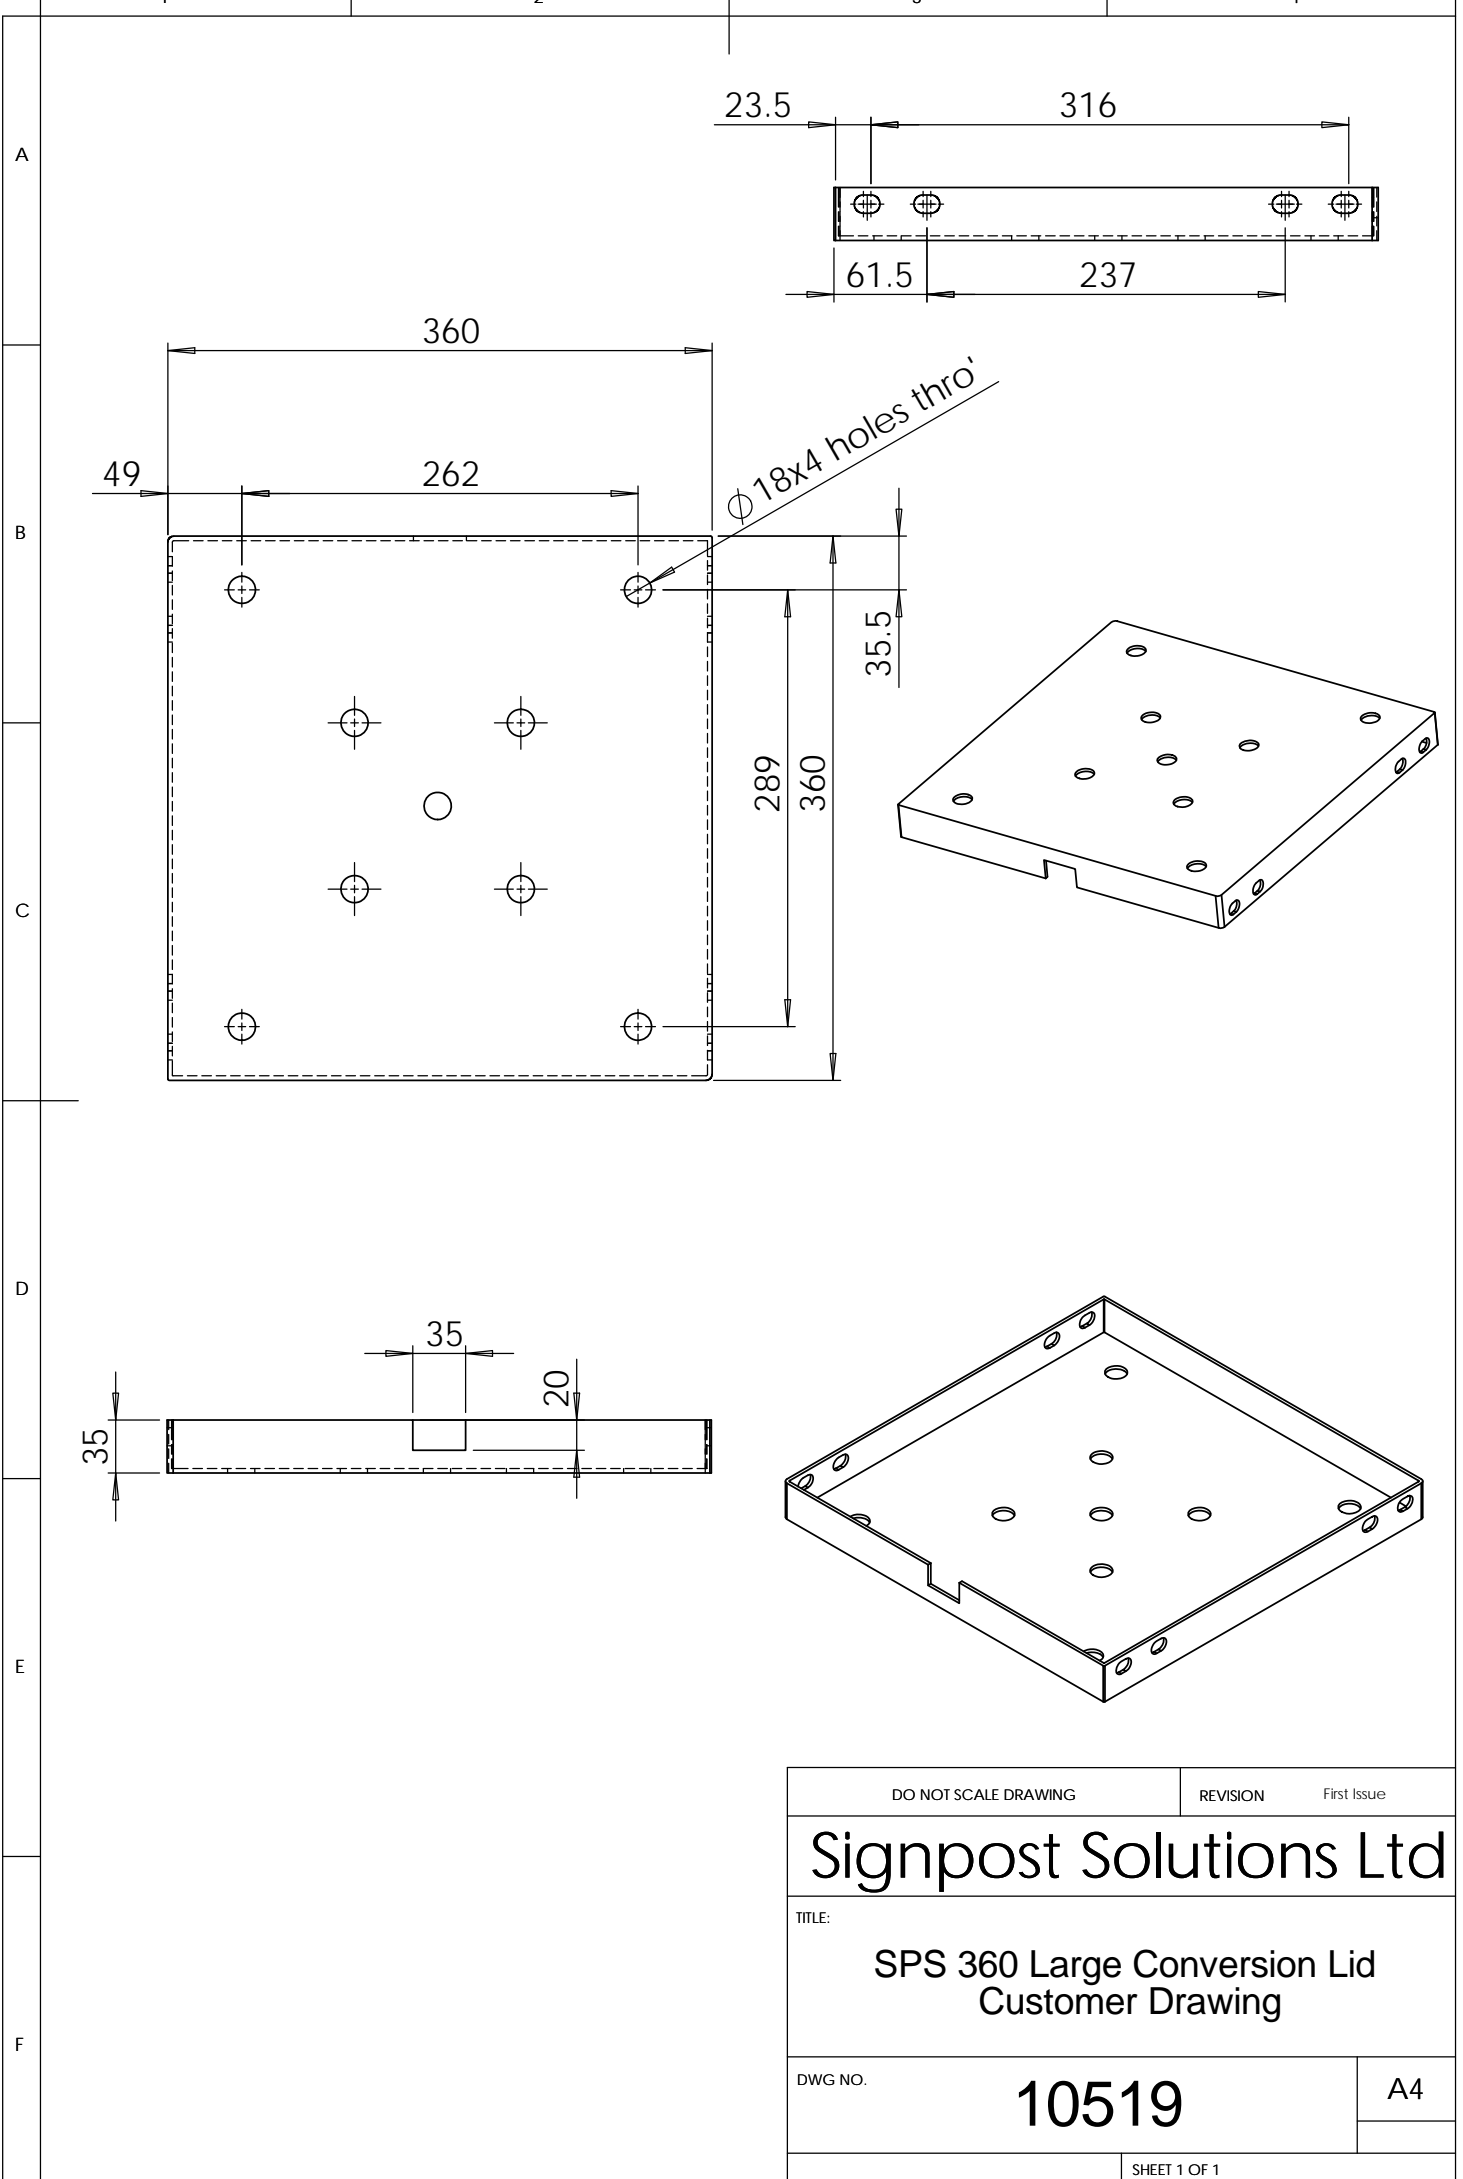

UNCONTROLLED COPY

DO NOT SCALE DRAWING	REVISION	First Issue
Signpost Solutions Ltd		
TITLE: SPS 360 Large Conversion Lid Customer Drawing		
DWG NO.	10519	A4
SHEET 1 OF 1		